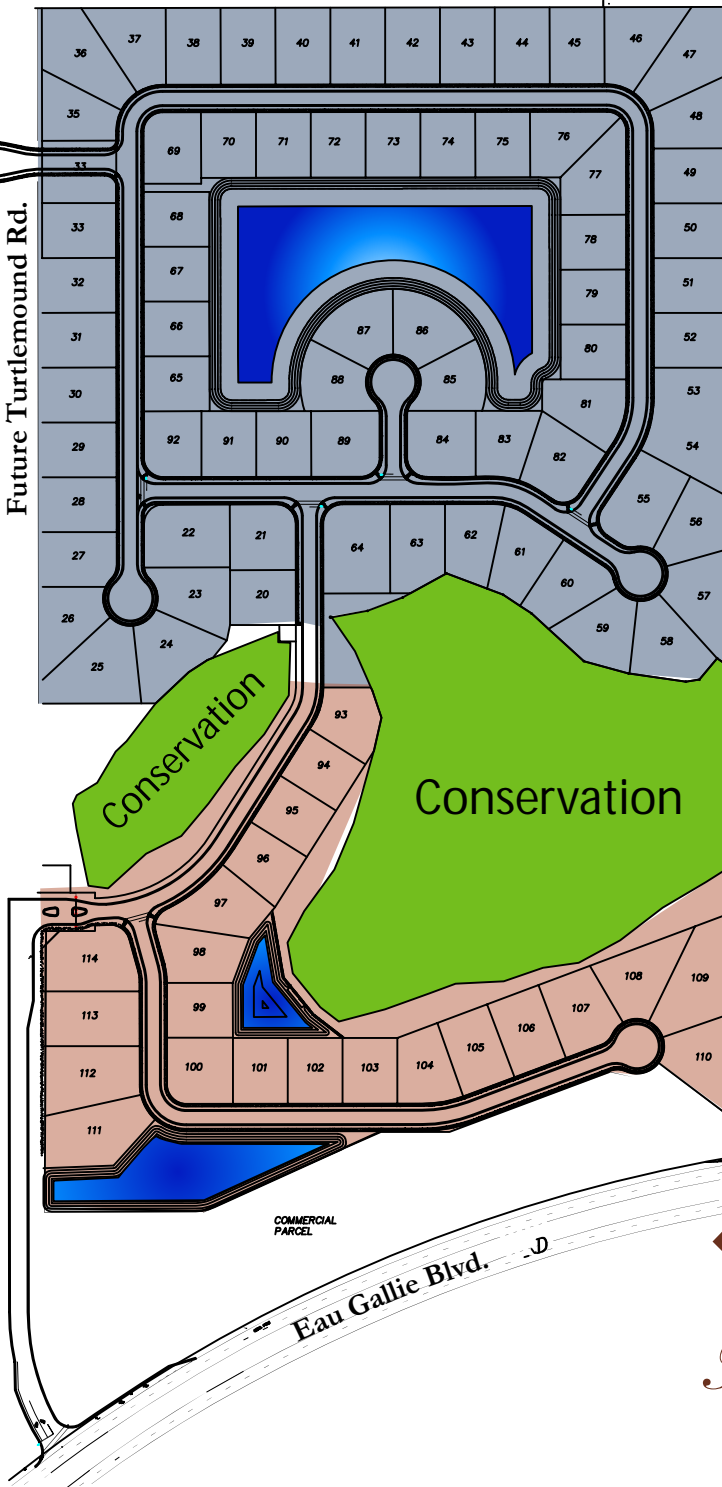

Veranda Place

www.StanleyHomes.com

Future Turtlepond Rd.

Estates

1750 Sq.Ft a/c minimum
Tile or 30yr. Dimensional Shingle
25' front setbacks

Lakes

2,000 Sq.Ft a/c minimum
Tile or Dimensional Shingle
25' front setbacks

Preserve

2,000 Sq.Ft a/c minimum
Tile or Dimensional Shingle
25' front setbacks

**STANLEY
HOMES**

The choice is yours.

321.610.8674