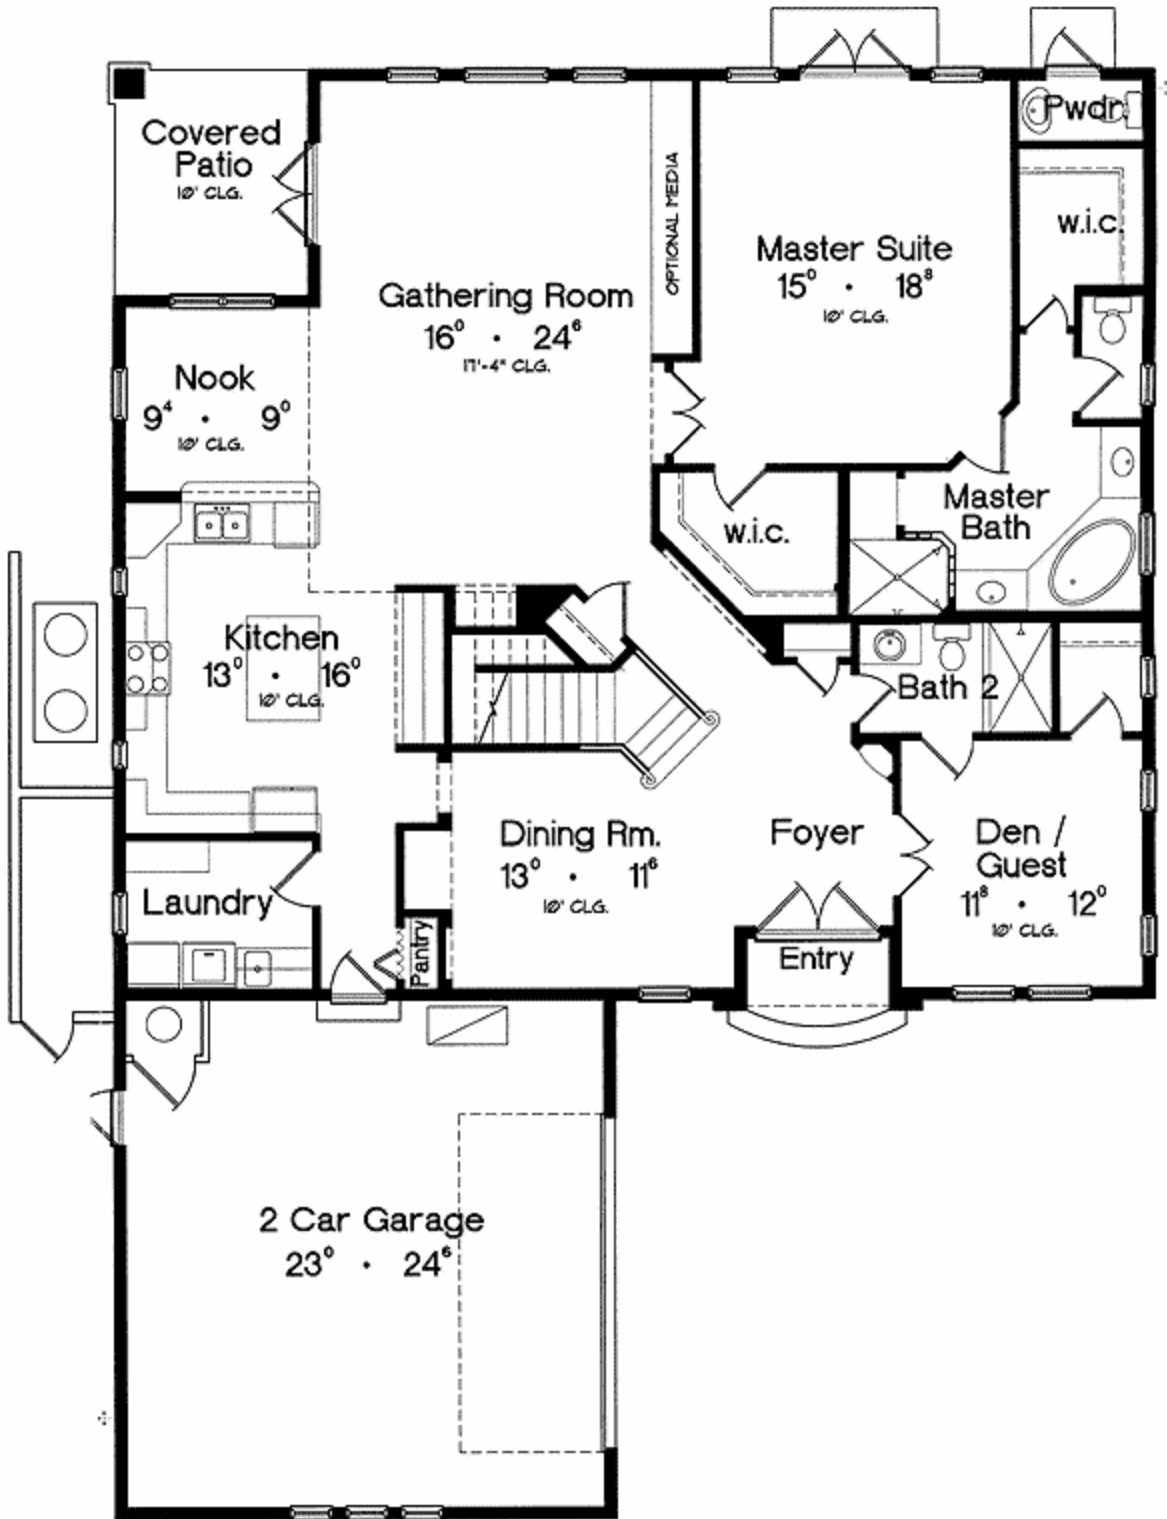

STANLEY HOMES

The choice is yours.

Cordoba