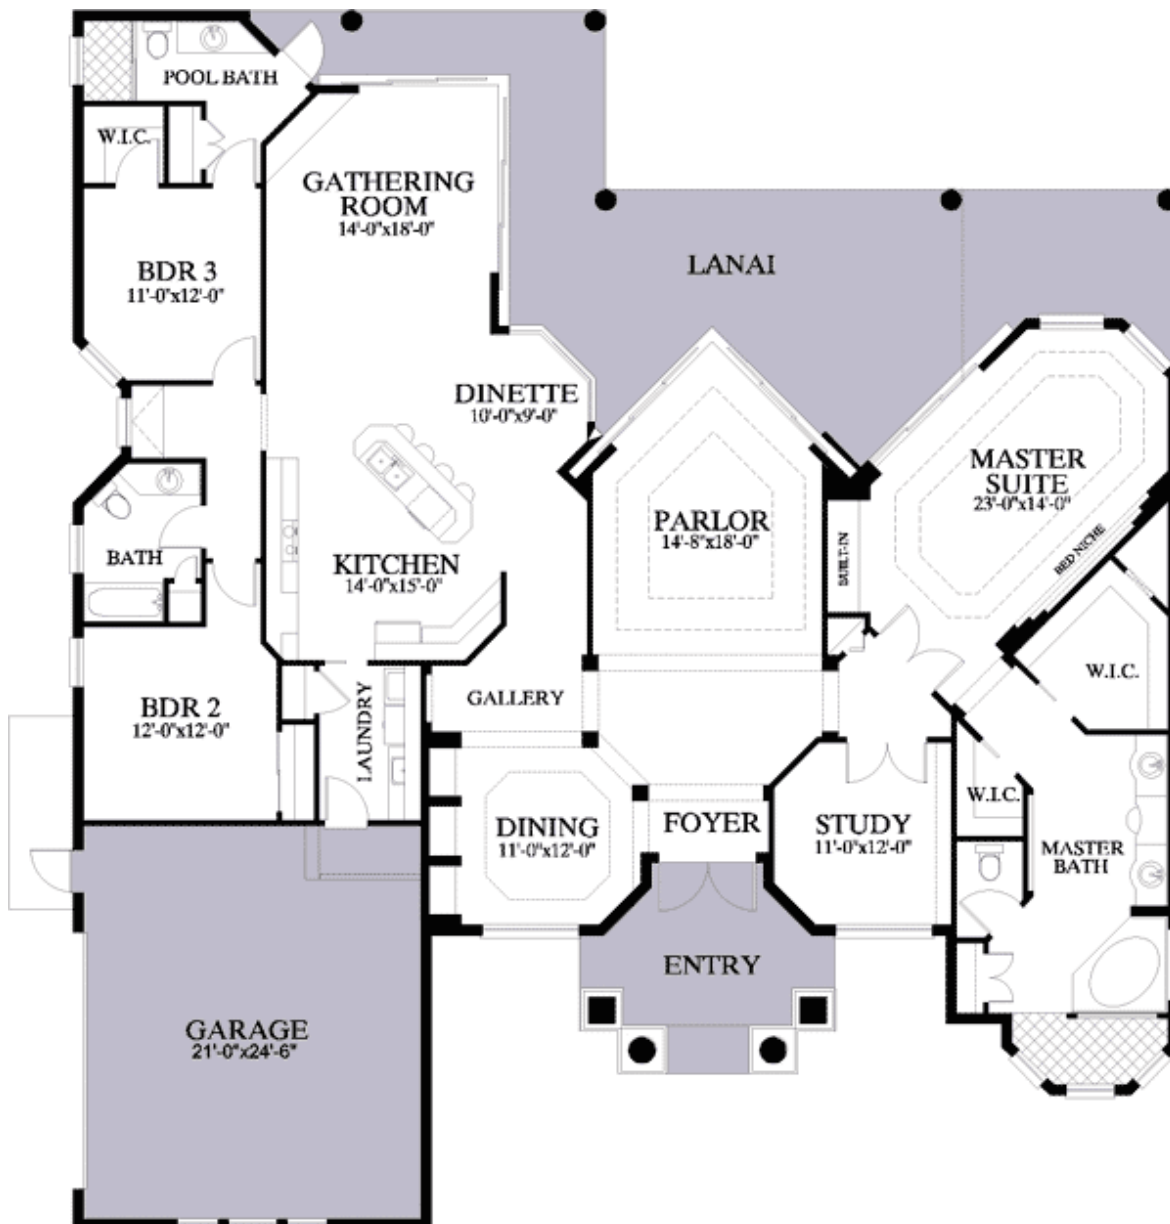

STANLEY HOMES

The choice is yours.

Willow

2843 Living Sq Ft

3 Bedroom

3 Bath

2 Car Garage

2800 Emerson Dr SE Palm Bay, Florida 888.899.0321
www.stanleyhomesinc.com