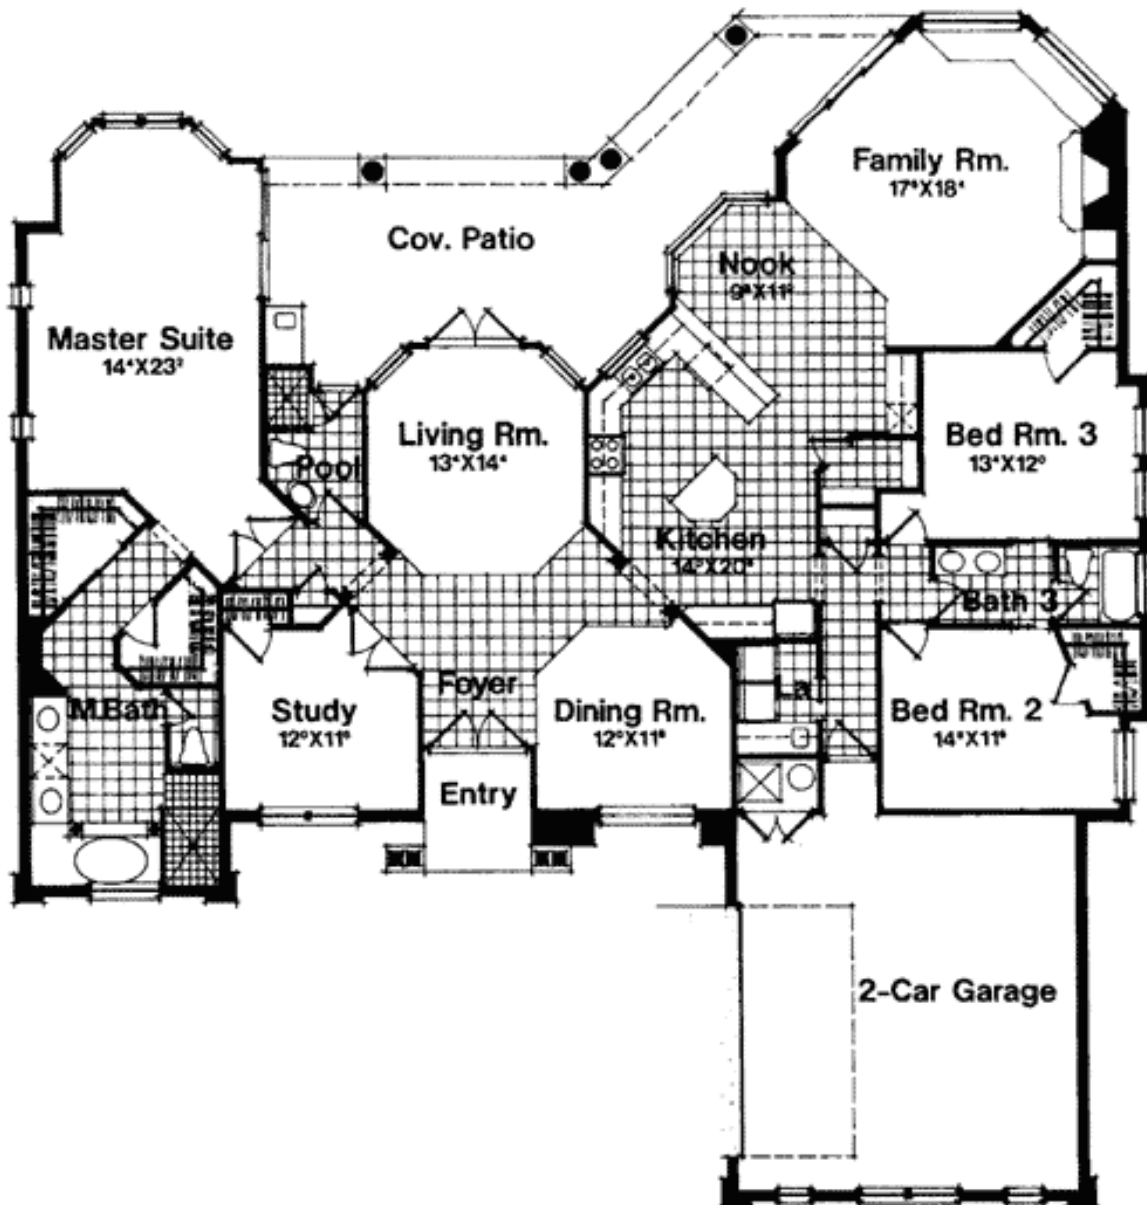

*The choice is yours.*

*Cypress*  
2602 Living Sq Ft  
3 Bedroom  
3 Bath  
2 Car Garage

2800 Emerson Dr SE Palm Bay, Florida 888.899.0321  
[www.stanleyhomesinc.com](http://www.stanleyhomesinc.com)