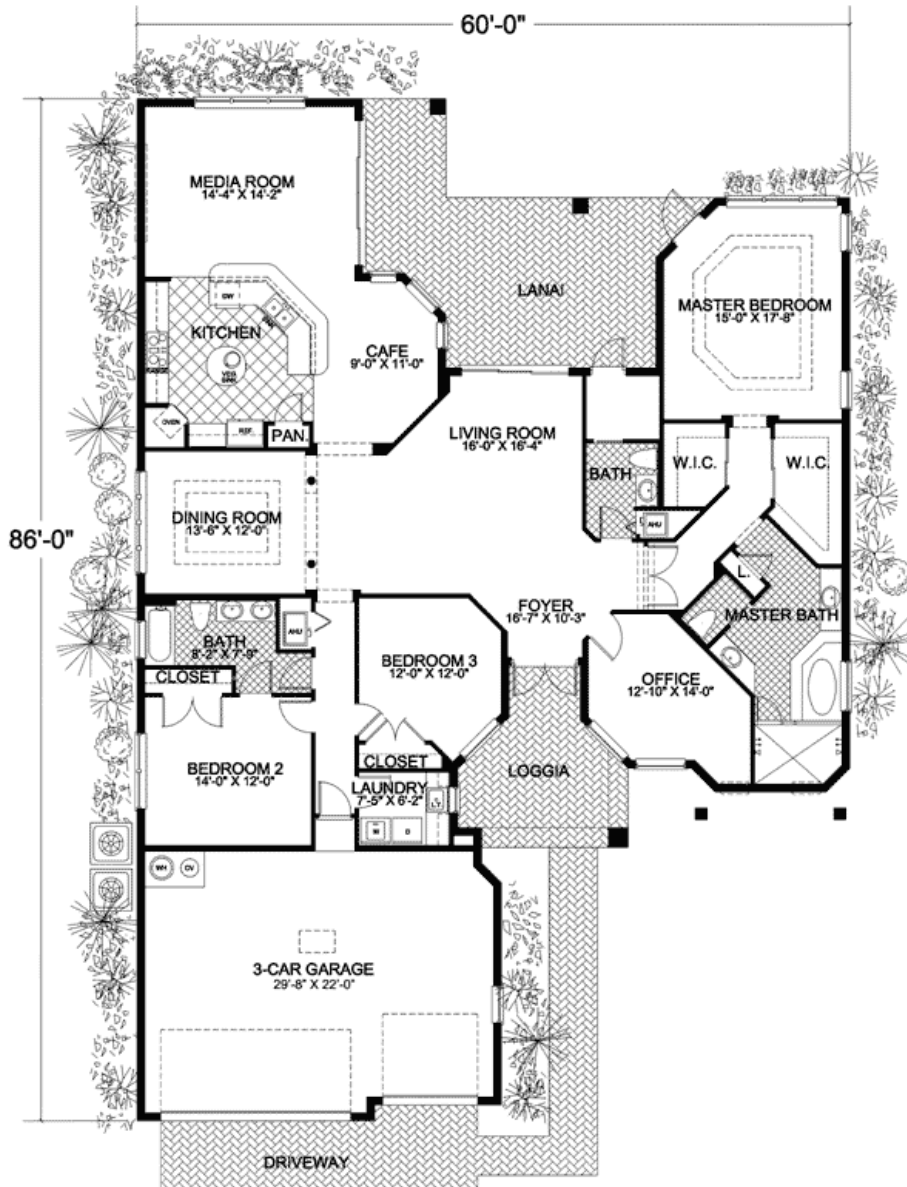

STANLEY HOMES

The choice is yours.

Lucea
2859 Living Sq Ft
4 Bedroom
3 Bath
3 Car Garage

2800 Emerson Dr SE Palm Bay, Florida 888.899.0321
www.stanleyhomesinc.com