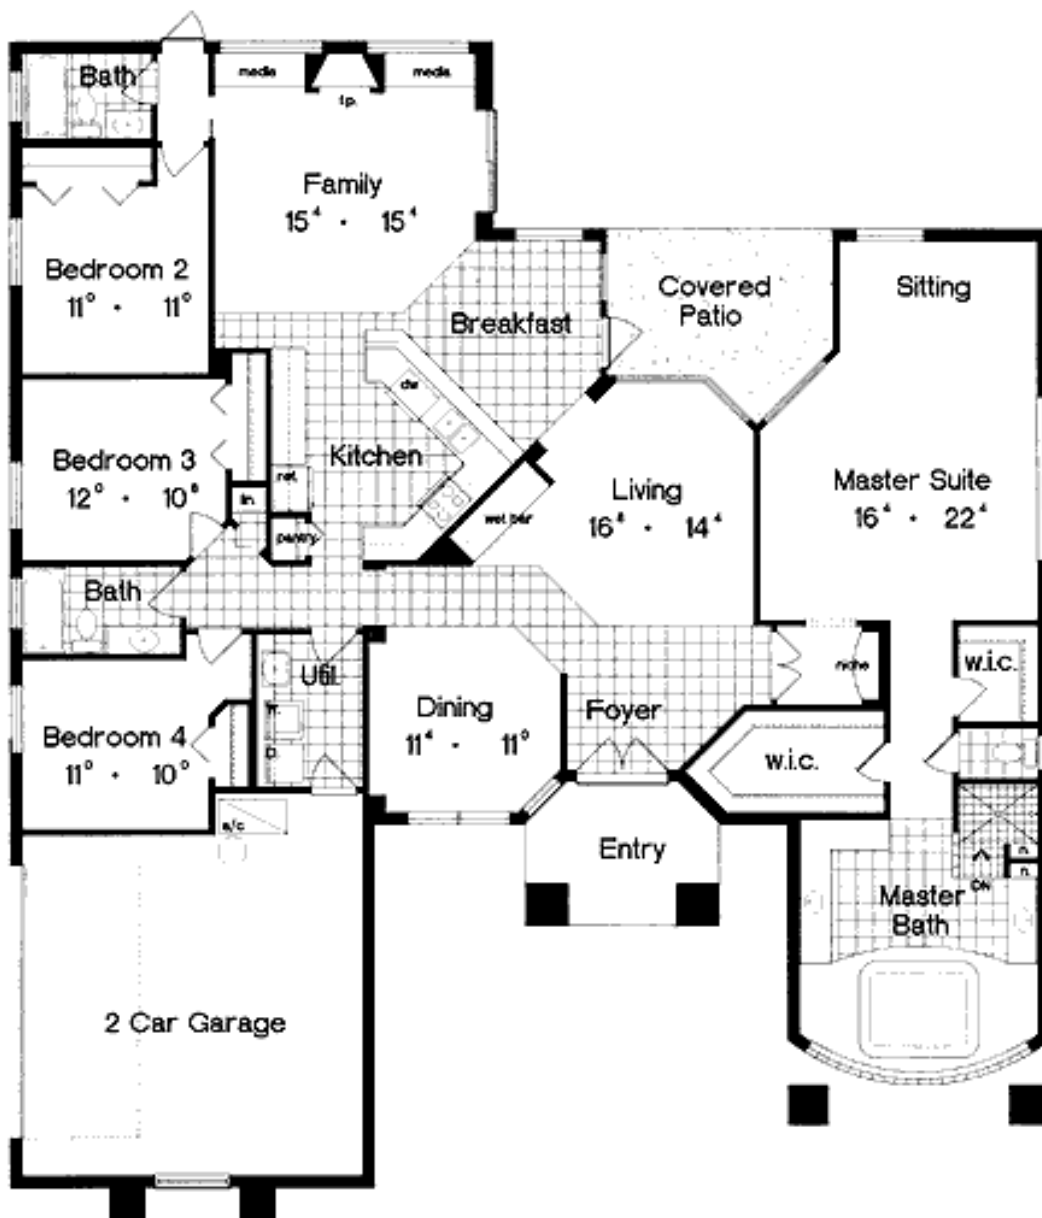

# STANLEY HOMES

*The choice is yours.*

*La Vega*  
2454 Living Sq Ft  
4 Bedroom  
3 Bath  
2 Car Garage

2800 Emerson Dr SE Palm Bay, Florida 888.899.0321  
[www.stanleyhomesinc.com](http://www.stanleyhomesinc.com)