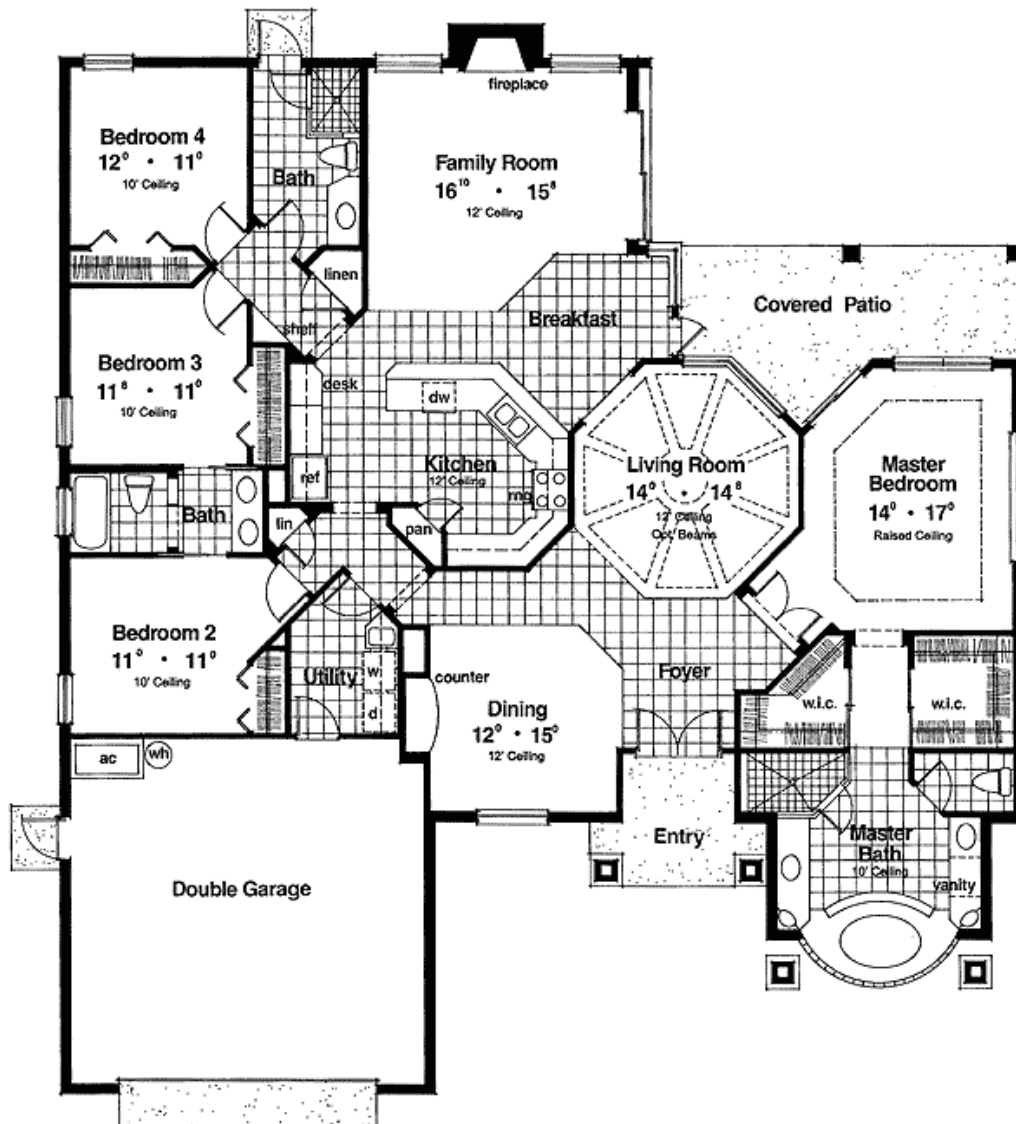

STANLEY HOMES

The choice is yours.

Sabana Grande
2381 Living Sq Ft
4 Bedroom
3 Bath
2 Car Garage

2800 Emerson Dr SE Palm Bay, Florida 888.899.0321
www.stanleyhomesinc.com